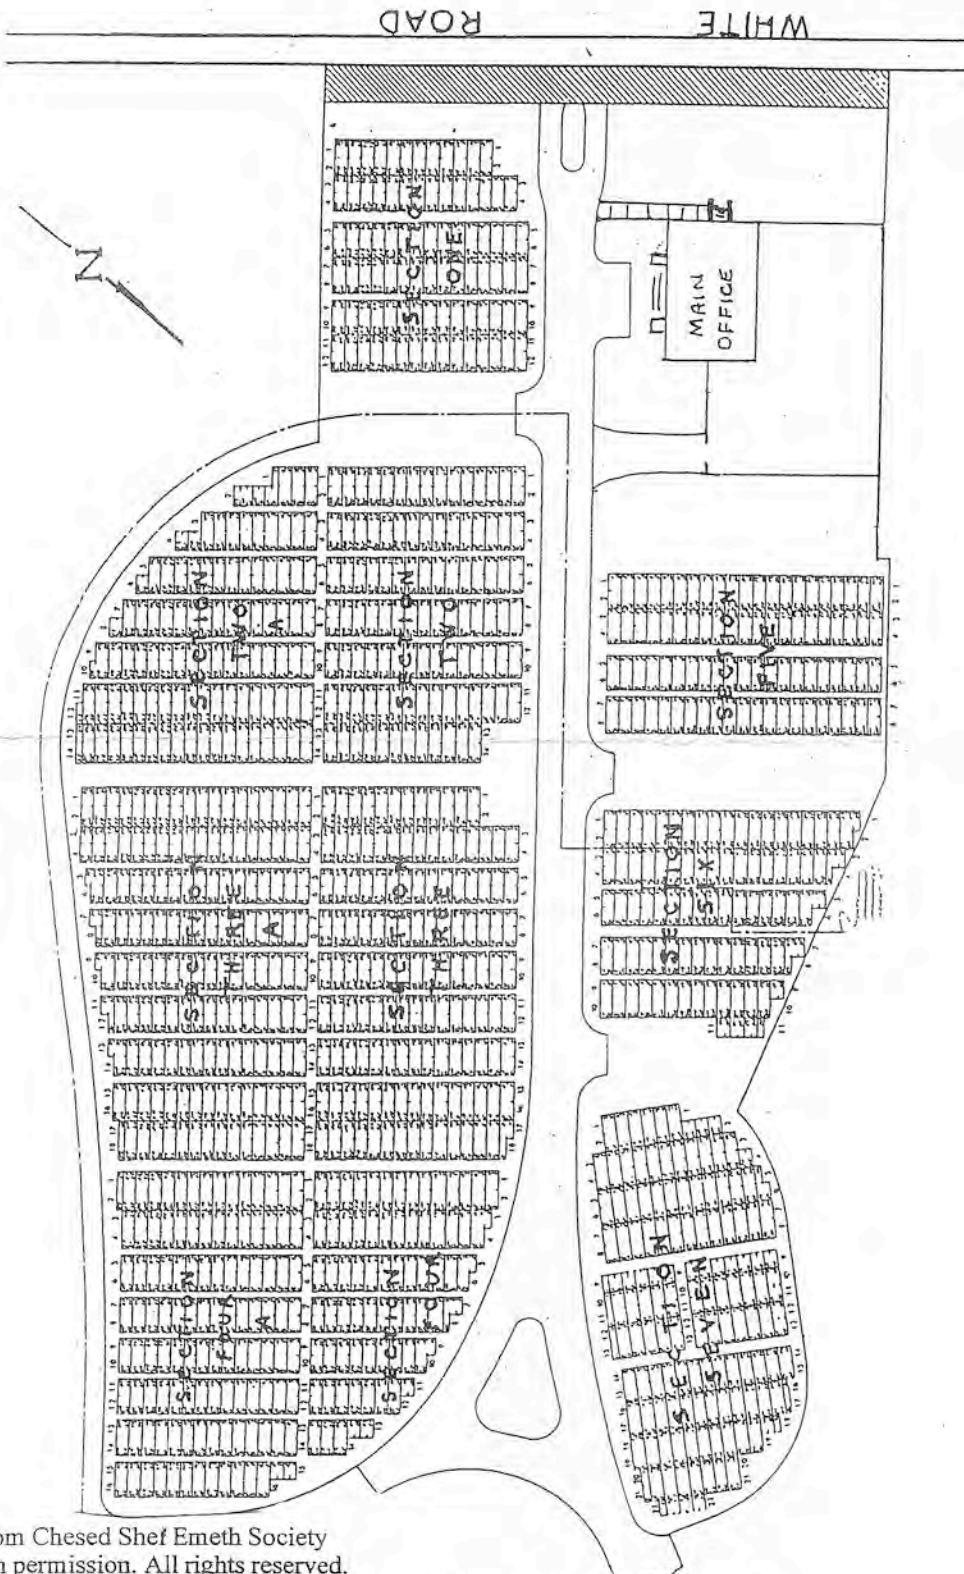

Chesed Shel Emeth Cemetery Map (White Road Cemetery)

(Copies available at the cemetery office on White Road)

CHESED SHEF EMEIH CEMETERY
PLAT ONE

Map from Chesed Shel Emeth Society
Used with permission. All rights reserved.
(Not to scale)

*Special Insert to Generations
June/July 2003*

Beth Hamedrosh Hagodol Cemetery Map

(Copies available at the cemetery)

Ladue Road

United Hebrew Cemetery Map

North

North & South Road

Canton Avenue