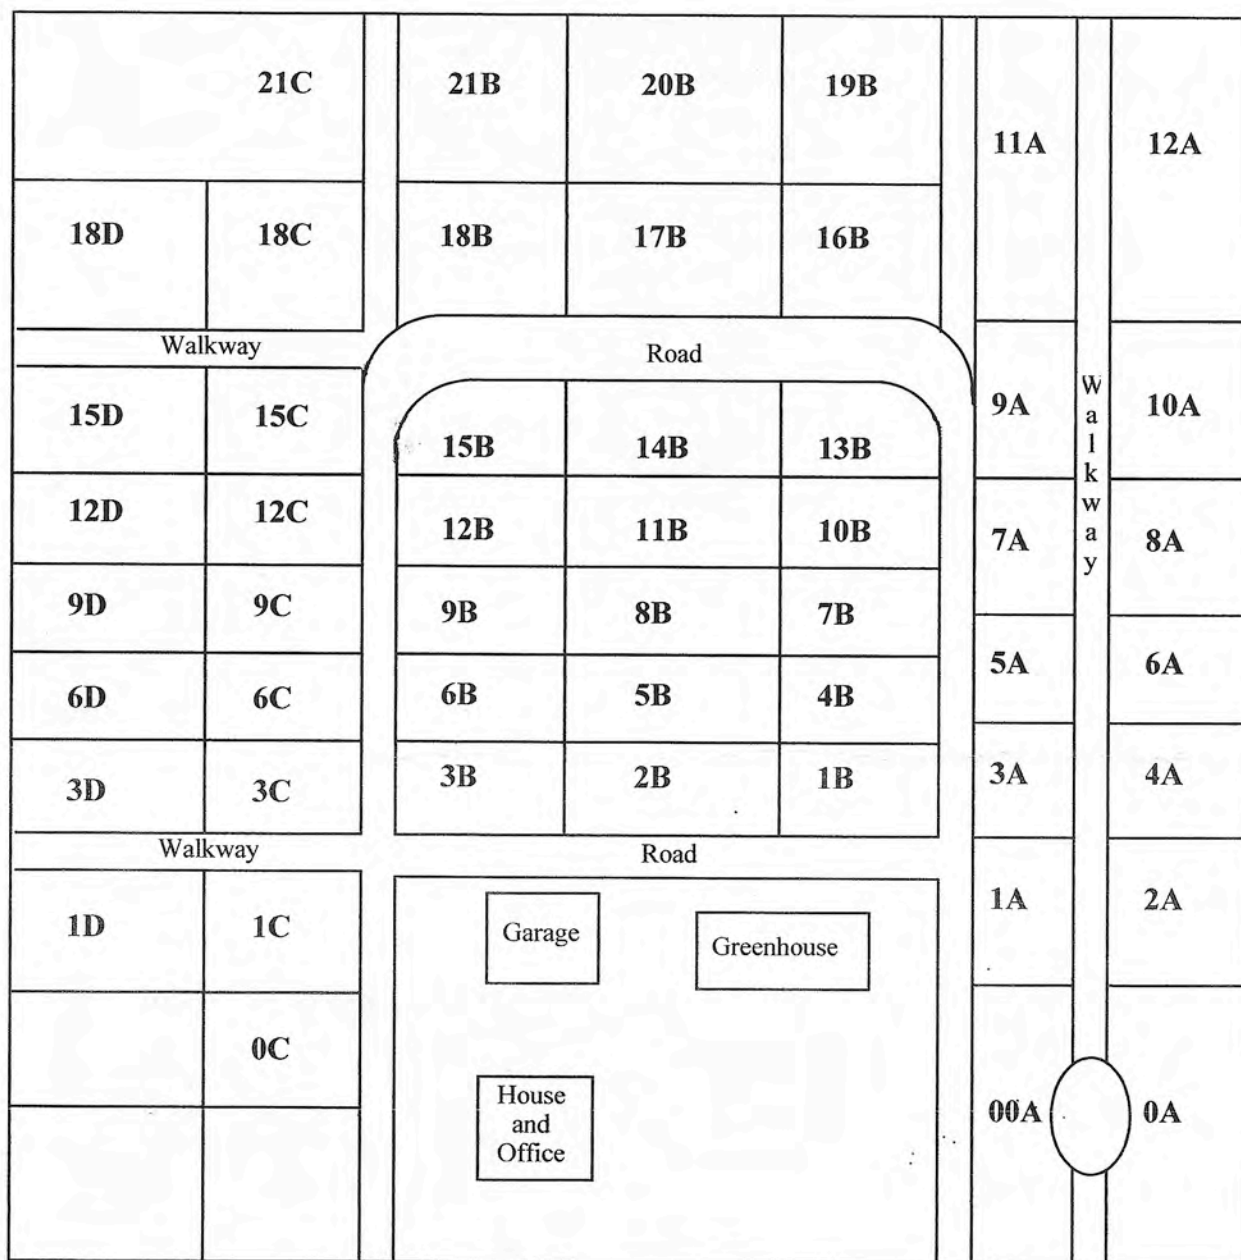

Chesed Shel Emeth Cemetery Map (White Road Cemetery)

(Copies available at the cemetery office on White Road)

CHESED SHEF EMEIH CEMETERY
PLAT ONE

Map from Chesed Shel Emeth Society
Used with permission. All rights reserved.
(Not to scale)

*Special Insert to Generations
June/July 2003*

Beth Hamedrosh Hagodol Cemetery Map

(Copies available at the cemetery)

Ladue Road

United Hebrew Cemetery Map

North

North & South Road

Canton Avenue