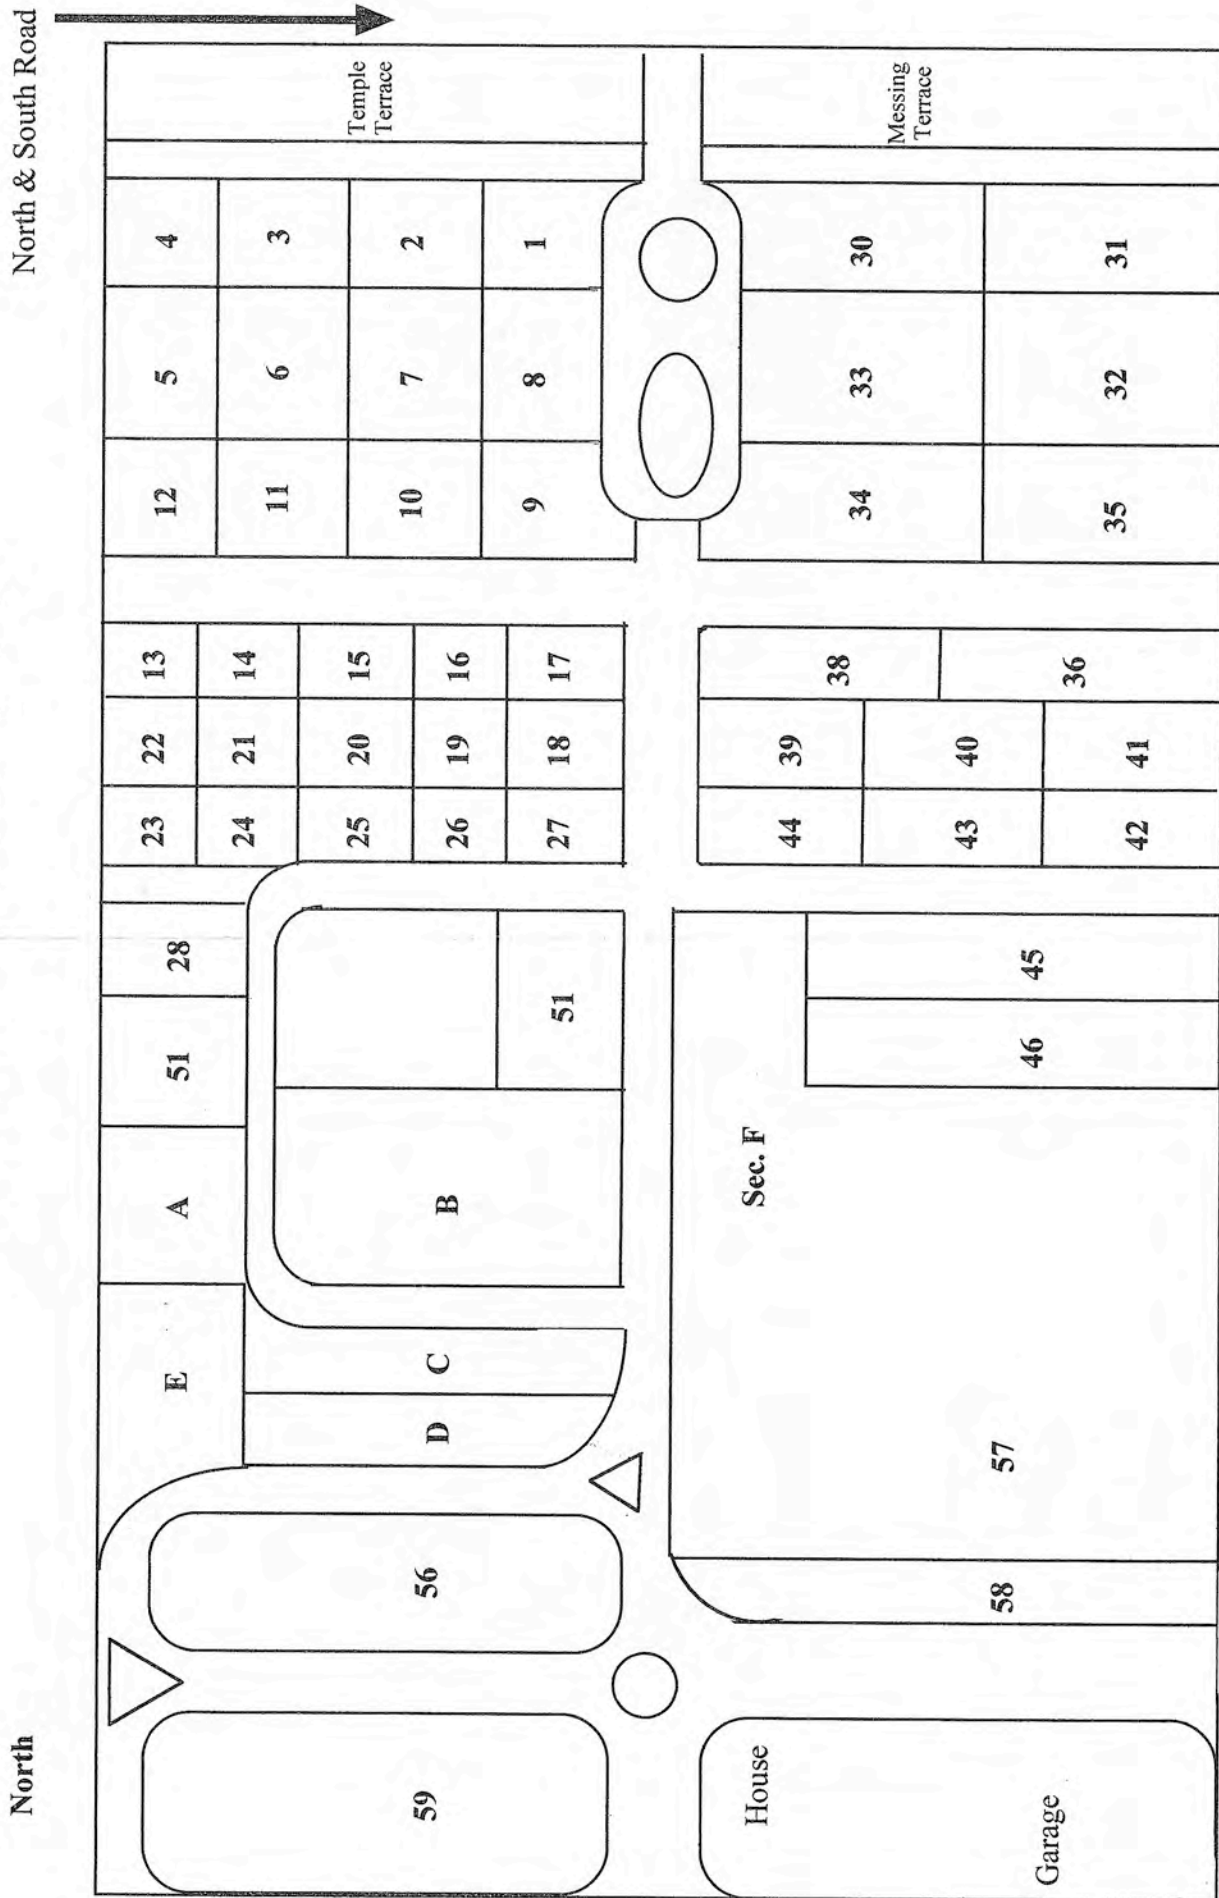

*Special Insert to Generations
June/July 2003*

Beth Hamedrosh Hagodol Cemetery Map

(Copies available at the cemetery)

Ladue Road

United Hebrew Cemetery Map

North

North & South Road

Canton Avenue

North

7400 Olive Street Road

Entrance

Burials at Ohave Sholom (as of 1 January 2003):

Name, Row, Lot

| | | | | | | | | | | | |
|----------------------|---|----|------------------|----|----|--------------------|----|----|-----------------------|---|----|
| Aach, Alfred | 9 | 7 | Auerbacher, Tina | 6 | 9 | Bass, Abraham | 6 | 1 | Cann, Henry | 8 | 19 |
| Aach, Anny | 4 | 14 | Baer, Emmy | 6 | 14 | Bauchwitz, Wilhelm | 3 | 9 | Deutch, Frieda | 5 | 15 |
| Aach, Bertha | 9 | 6 | Baer, Karl | 6 | 15 | Berlinger, Bella | 5 | 24 | Deutch, Stefan | 5 | 16 |
| Aach, Helene | 6 | 6 | Baron, Esther | 3 | 22 | Bonem, Fred | 8 | 12 | Doublon, Grete | 1 | 15 |
| Aach, Ludwig | 6 | 7 | Baron, Irene | 11 | 17 | Bonem, Gerta | 8 | 13 | Englander, Alfred | 8 | 1 |
| Abraham, Arthur | 1 | 5 | Baron, Kurt | 11 | 18 | Bonem, Helene | 6 | 5 | Englander, Irene | 8 | 2 |
| Adler, Adolf | 8 | 15 | Baron, Salomon | 3 | 21 | Bornheim, Alfred | 10 | 21 | Englander, Josef | 3 | 20 |
| Adler, Karol | 8 | 14 | Baron, Theodor | 8 | 16 | Bornheim, Frieda | 10 | 22 | Englander, Theresa | 3 | 19 |
| Arnheim, Harry | 8 | 23 | Basinger, Julius | 4 | 12 | Brand, Ernestine | 6 | 18 | Erlebacher, Siegfried | 5 | 11 |
| Aschenbrand, Alfred | 7 | 23 | Basinger, Ludwig | 4 | 11 | Brinner, Elsa | 5 | 20 | Erlebacher, Babette | 5 | 12 |
| Auerbacher, Bernhard | 6 | 8 | Basinger, Mina | 4 | 13 | Buch, Robert | 5 | 21 | Fichtman, Edward | 1 | 17 |